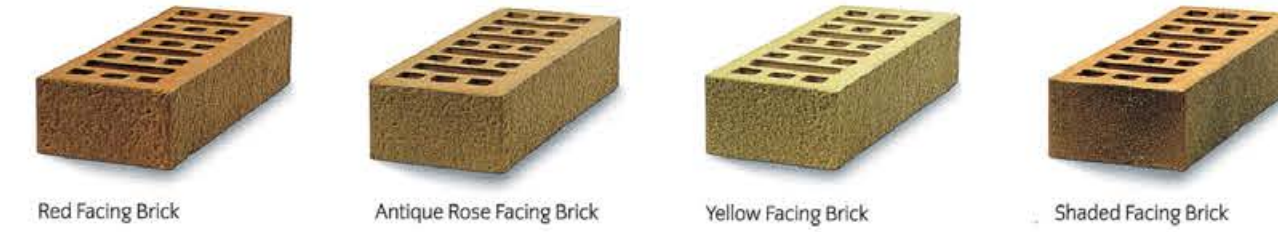

Facing Bricks / الطوب الطيني

Facing Bricks and Complementary Pieces الطوب الطيني و القطع المكملة له

Red Facing Brick Antique Rose Facing Brick Yellow Facing Brick Shaded Facing Brick